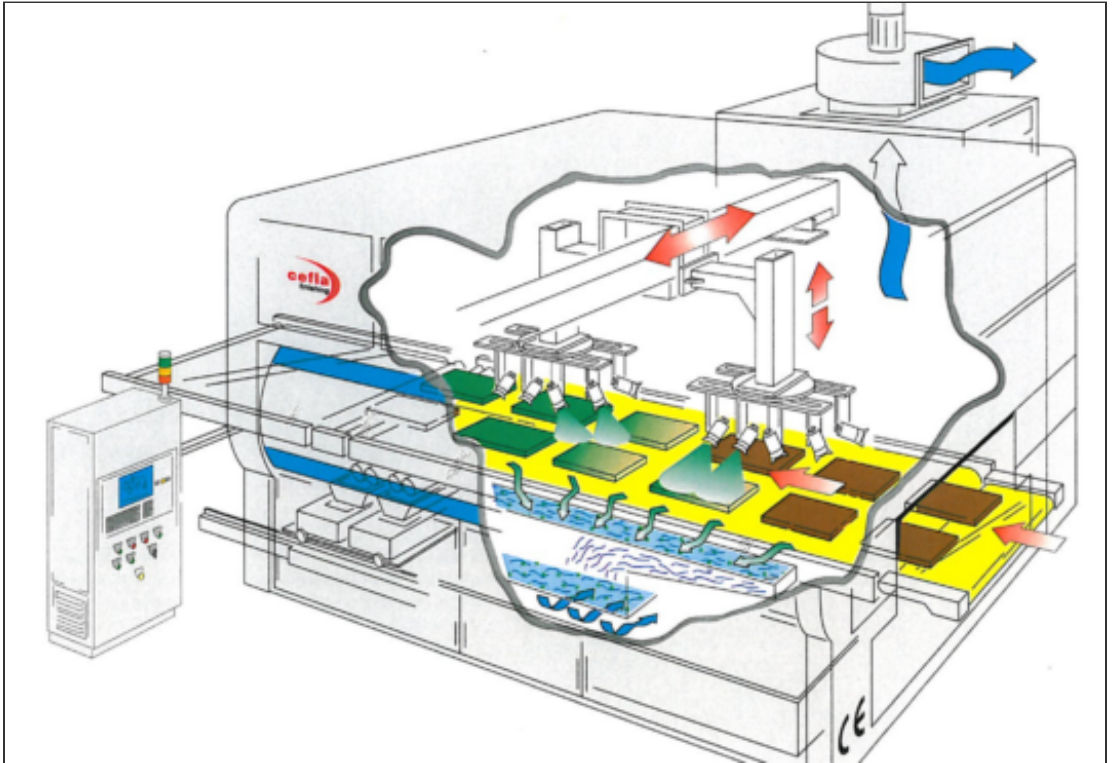

# RECIPROCATING SPRAY MACHINE

<https://atf-technology.com/new>

Call for price

2 arms 4 + 4 spray guns Water filters Self-cleaning belt  
Pressurization Maximum working width 1600mm Minimum  
working length 300mm Maximum working thickness 100mm  
Machine equipped with: 4 + 4 AIRMIX Wagner spray guns 1  
Wagner high-pressure pump

## BASIC FACTS

**Property ID:** 8834

**Model:** ROCTRE W

**Type:** Painting Machines Reciprocating  
Spraying Machines

**Brand:** CEFLA

**Year built:** 2007

**Status:** REFURBISHED

**Technical Sheet**