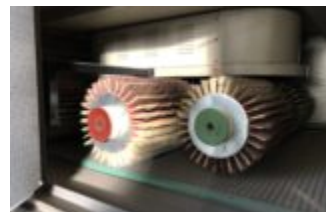

BRUSHING MACHINE

<https://atf-technology.com/new>

Call for price

Rotating brushing machine Maximum working width 1300mm

- Brushing Machines
- Panel
- GOOD, READY TO WORK

CALL US NOW

Phone: +39 333 600 4554

Email: info@atf-technology.com

Address: Viale M.Grigoletti, 109 - 33170
Pordenone, Italia

BASIC FACTS

Product ID: 8803

Model: PRO1400

Type: Brushing Machines

Brand: QUICKWOOD

Year built: 2000

Status: GOOD READY TO WORK