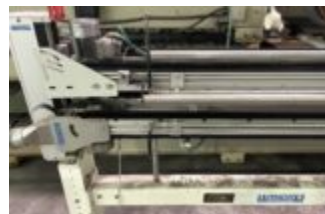

WANDRES WSB BRUSHING MACHINE

<http://atf-technology.com/new>

Call for price

Brushing machine with double upper brush + double lower brush

- Brushing Machines
- Panel
- LIKE A NEW ONE

CALL US NOW

Phone: +39 333 600 4554

Email: info@atf-technology.com

Address: Viale M.Grigoletti, 109 - 33170
Pordenone, Italia

BASIC FACTS

Product ID: 9501

Year built: 2015

Status: LIKE A NEW ONE

Model: WANDRES

Type: Brushing Machines