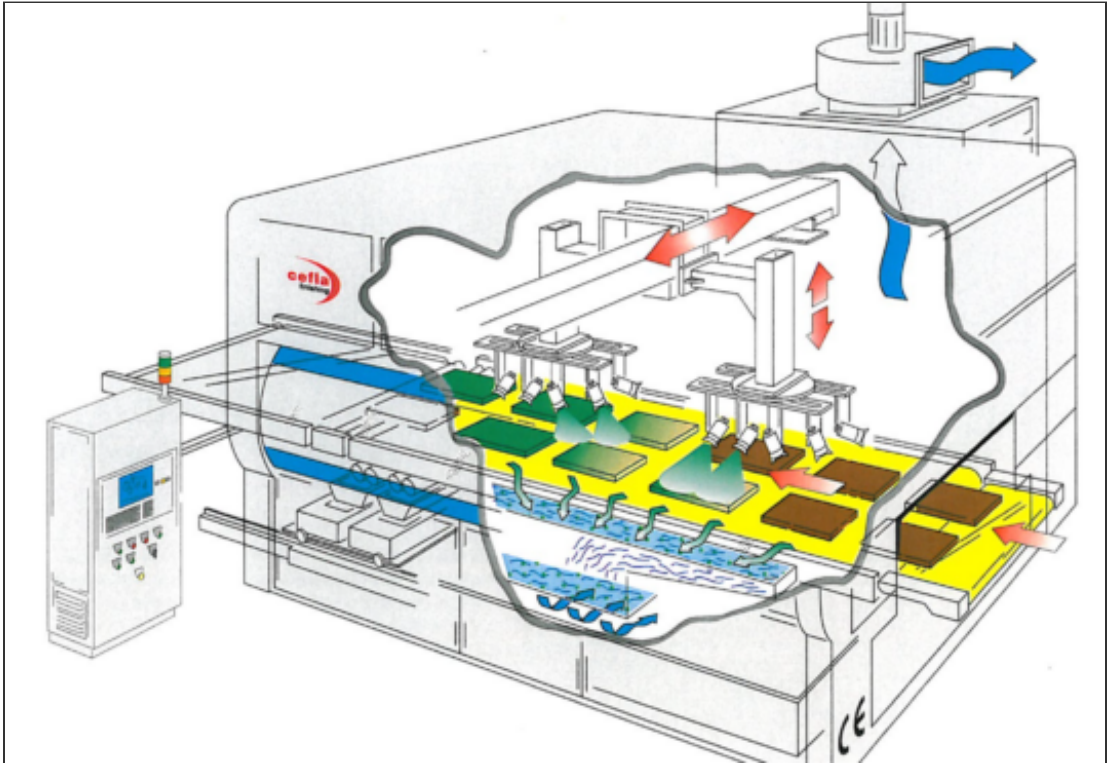

RECIPROCATING SPRAY MACHINE

<http://atf-technology.com/new>

Call for price

2 arms 4 + 4 spray guns Water filters Self-cleaning belt
Pressurization Maximum working width 1600mm Minimum
working length 300mm Maximum working thickness 100mm
Machine equipped with: 4 + 4 AIRMIX Wagner spray guns 1
Wagner high-pressure pump

Product ID: 8834

Model: ROCTRE W

Type: Painting Machines Reciprocating
Spraying Machines

Brand: CEFLA

Year built: 2007

Status: REFURBISHED

Technical Sheet

Availability: 2 WEEKS