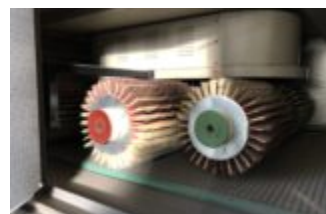

BRUSHING MACHINE

<http://atf-technology.com/new>

Call for price

Rotating brushing machine Maximum working width 1300mm

- Brushing Machines
- Panel
- GOOD, READY TO WORK

CALL US NOW

Phone: +39 333 600 4554

Email: info@atf-technology.com

Address: Viale M.Grigoletti, 109 - 33170
Pordenone, Italia

BASIC FACTS

Product ID: 8803

Model: PRO1400

Type: Brushing Machines

Brand: QUICKWOOD

Year built: 2000

Status: GOOD READY TO WORK